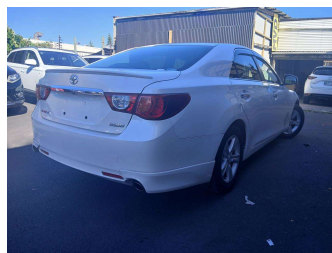

2012 Toyota Mark-X 250G S PACKAGE RELAX

Purchase Price **POA**
Includes GST, Registration & Licensing

Finance may be available on this vehicle. Ask one of our friendly staff for more information.

Gain peace of mind with Mechanical Breakdown Insurance. **Ask us how.**

Body Style
Sedan

Odometer
130,102 km

Engine
Internal Combustion

Fuel Type
-

Transmission
Auto, Front Wheel

Wheels
-

VIN
7AT0H64TX24061822

Interior
-