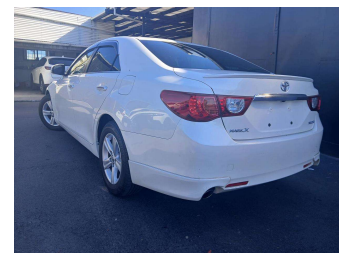

2012 Toyota Mark-X 250G S PACKAGE RELAX

Purchase Price **POA**
Includes GST, Registration & Licensing

Finance may be available on this vehicle. Ask one of our friendly staff for more information.

Gain peace of mind with Mechanical Breakdown Insurance. **Ask us how.**

Body Style
Sedan

Odometer
130,102 km

Engine
Internal Combustion

Fuel Type
-

Transmission
Auto, Front Wheel

Wheels
-

VIN
7AT0H64TX24061822

Interior
-