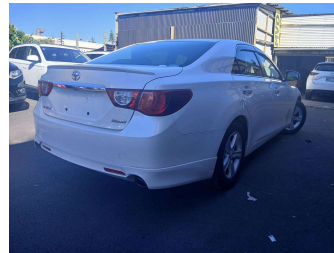

2012 Toyota Mark-X 250G S PACKAGE RELAX

Purchase Price **POA**
Includes GST, Registration & Licensing

Finance may be available on this vehicle. Ask one of our friendly staff for more information.

Gain peace of mind with Mechanical Breakdown Insurance. **Ask us how.**

Body Style
Sedan

Odometer
130,102 km

Engine
Internal Combustion

Fuel Type
-

Transmission
Auto, Front Wheel

Wheels
-

VIN
7AT0H64TX24061822

Interior
Black