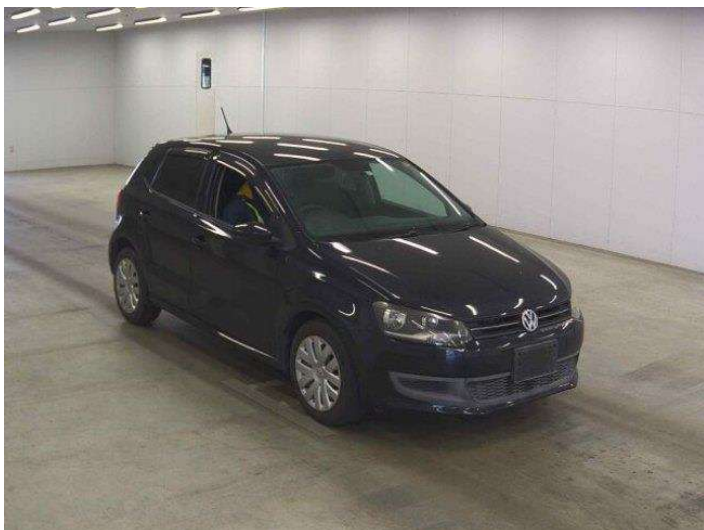

# 2010 Volkswagen POLO

**Purchase Price** **POA**  
Includes GST, Registration & Licensing

Finance may be available on this vehicle. Ask one of our friendly staff for more information.

Gain peace of mind with Mechanical Breakdown Insurance. **Ask us how.**

Body Style  
-

Odometer  
**76,199 km**

Engine  
**1400 cc, Internal Combustion**

Fuel Type  
**Petrol**

Transmission  
**Tiptronic, Front Wheel**

Wheels  
-

VIN  
-

Interior  
-