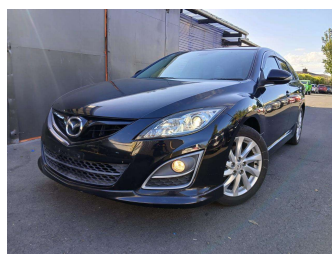

2012 Mazda Atenza Sport Wagon

Purchase Price **POA**
Includes GST, Registration & Licensing

Finance may be available on this vehicle. Ask one of our friendly staff for more information.

Gain peace of mind with Mechanical Breakdown Insurance. **Ask us how.**

Body Style
Station Wagon

Odometer
86,400 km

Engine
2500 cc, Internal Combustion

Fuel Type
-

Transmission
Auto, Front Wheel

Wheels
-

VIN
-

Interior
-