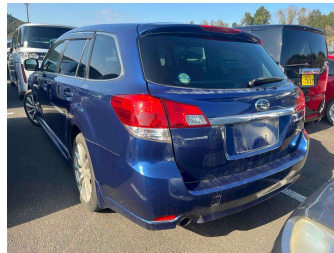

# 2011 Subaru Legacy TOURING WAGON 2.5i

**Purchase Price** **POA**  
Includes GST, Registration & Licensing

Finance may be available on this vehicle. Ask one of our friendly staff for more information.

Gain peace of mind with Mechanical Breakdown Insurance. **Ask us how.**

Body Style  
-

Odometer  
**132,000 km**

Engine  
**2500 cc, Internal Combustion**

Fuel Type  
**Petrol**

Transmission  
**Auto, Front Wheel**

Wheels  
-

VIN  
**7AT0GF0BX24067600**

Interior  
-