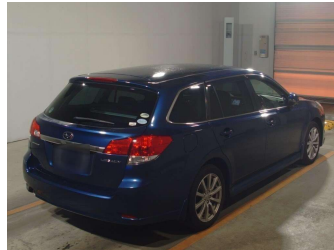

# 2011 Subaru Legacy TOURING WAGON 2.5i

**Purchase Price** **POA**  
Includes GST, Registration & Licensing

Finance may be available on this vehicle. Ask one of our friendly staff for more information.

Gain peace of mind with Mechanical Breakdown Insurance. **Ask us how.**

Body Style  
-

Odometer  
**132,000 km**

Engine  
**2500 cc, Internal Combustion**

Fuel Type  
**Petrol**

Transmission  
**Auto, Front Wheel**

Wheels  
-

VIN  
**7AT0GF0BX24067600**

Interior  
-