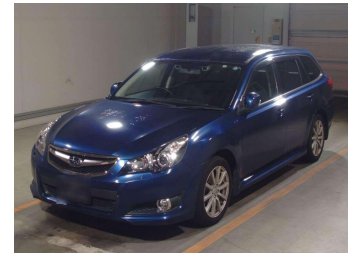

# 2011 Subaru Legacy TOURING WAGON 2.5i

**Purchase Price** **POA**  
Includes GST, Registration & Licensing

Finance may be available on this vehicle. Ask one of our friendly staff for more information.

Gain peace of mind with Mechanical Breakdown Insurance. **Ask us how.**

Body Style  
-

Odometer  
**132,000 km**

Engine  
**2500 cc, Internal Combustion**

Fuel Type  
**Petrol**

Transmission  
**Auto, Front Wheel**

Wheels  
-

VIN  
**7AT0GF0BX24067600**

Interior  
-